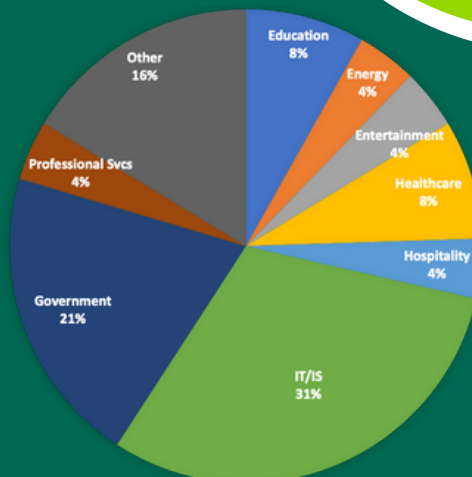

23 Meetings Annually

51% Decision Makers

Our Mission

Founded in 2012, the (ISC)² Central Florida Chapter is an official chapter of (ISC)². Based in Orlando, our purpose is to provide educational opportunities for management, operational and technical aspects of the information security field, and to support the mission of (ISC)².

ISC2 CHAPTER

Benefits

- Speaking Engagement
- Recognition at events
- Interaction with security professionals & decision makers
- Advertising at meetings, website and banner
- Chapter Membership
- Listing of companies & titles